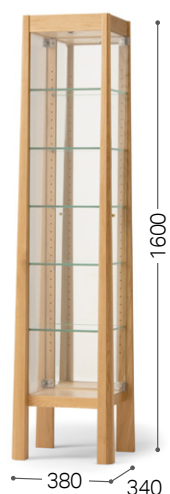

Japanese Oak NF