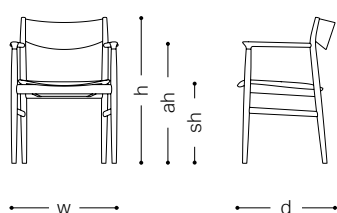

CondeHouse Collection 2024

Item List

Description for the Item List

Wood coating	Wood and wood coating available to each model
Fabric and leather	Check the applicability of fabric and leather to each model.
Make-it-lower	Items that can be lowered by cutting legs
Covering seat	Items with a Covering seat seat
Leather stitching	Items with leather stitching when upholstered with leather
Designer	The name of a designer

Size description for chairs

w width
d depth
h height
sh seat height
ah arm height
wt weight (kg)

Size description for tables

w width
d depth
h height
t thickness
h1 height from the floor to the bottom of the top board
h2 height from the floor to the cross pieces of the top board
wbl width between legs
dia diameter

Japanese Oak

Side Desk DR-46

[Image ⑥]

w: 455 d: 450 h: 700

*The backside is also veneered. *Accessory: height adjusters only in the front side

Japanese Oak

Book Shelf 70

[Image ⑦]

w: 700 d: 330 h: 1100

*Accessory: height adjusters; shelf boards (w: 617 × 3)

Japanese Oak

Side Wagon 33 × 55

[Image ⑧]

w: 330 d: 550 h: 495

*Accessory: leg wheels

Japanese Oak