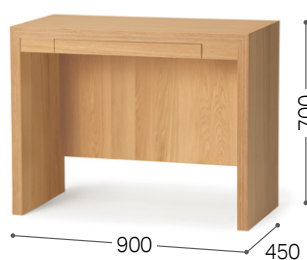

⑤ Japanese Oak NF

⑥ Japanese Oak NF

⑦ Japanese Oak GY

⑧ Japanese Oak GY

Side Board DDR-170

[Image ①]

w: 1700 d: 450 h: 850

*The backside is also veneered. *Accessory: shelf boards (w: 492 × 2)