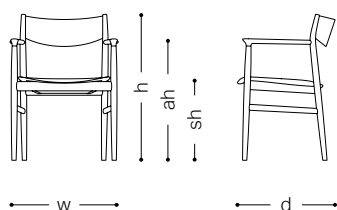

CondeHouse Collection 2024

Item List

Description for the Item List

Wood coating	Wood and wood coating available to each model
Fabric and leather	Check the applicability of fabric and leather to each model.
Make-it-lower	Items that can be lowered by cutting legs
Covering seat	Items with a Covering seat seat
Leather stitching	Items with leather stitching when upholstered with leather
Designer	The name of a designer

Size description for chairs

w width
d depth
h height
sh seat height
ah arm height
wt weight (kg)

Size description for tables

w width
d depth
h height
t thickness
h1 height from the floor to the bottom of the top board
h2 height from the floor to the cross pieces of the top board
wbl width between legs
dia diameter

F1 | F2 | F3 | F4/CL1 | F5/L2 | L3 | L4

Riki Rocker

w: 685 d: 755
h: 1050 sh: 360
ah: 560

Japanese Oak							
--------------	--	--	--	--	--	--	--

**Cushion (Head and Back)
for Riki Rocker**

--	--	--	--	--	--	--	--

**(as an example)
Riki Rocker with Cushion (Head and Back)**

[Image ①]

Japanese Oak							
--------------	--	--	--	--	--	--	--

Riki Rocker Stool

[Image ②]

w: 540 d: 380
h: 410

Japanese Oak							
--------------	--	--	--	--	--	--	--