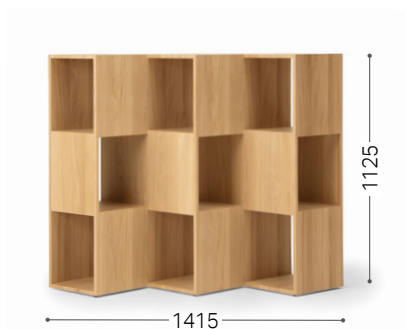

Wood coating

Japanese Oak NF/WNF/MBR/DBR/GY/DGY/BL

Designer

nendo Oki Sato
Japan

① Japanese Oak NF

② Japanese Oak NF

Shelf 5-3	w: 1415 d: 490 h: 1855 *Accessory: height adjusters *The figures in the product names represent the number of rows and columns.	
Shelf 5-2 <small>[Image ①]</small>	w: 950 d: 490 h: 1855 *Accessory: height adjusters *The figures in the product names represent the number of rows and columns.	
Shelf 3-3 <small>[Image ②]</small>	w: 1415 d: 490 h: 1125 *Accessory: height adjusters *The figures in the product names represent the number of rows and columns.	
Shelf 3-2	w: 950 d: 490 h: 1125 *Accessory: height adjusters *The figures in the product names represent the number of rows and columns.	