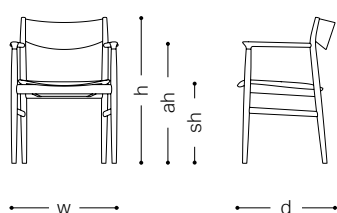

CondeHouse Collection 2024

Item List

Description for the Item List

Wood coating	Wood and wood coating available to each model
Fabric and leather	Check the applicability of fabric and leather to each model.
Make-it-lower	Items that can be lowered by cutting legs
Covering seat	Items with a Covering seat seat
Leather stitching	Items with leather stitching when upholstered with leather
Designer	The name of a designer

Size description for chairs

w width
d depth
h height
sh seat height
ah arm height
wt weight (kg)

Size description for tables

w width
d depth
h height
t thickness
h1 height from the floor to the bottom of the top board
h2 height from the floor to the cross pieces of the top board
wbl width between legs
dia diameter

*Solid wood seat

Japanese Ash

High Stool

[Image ②]

w: 360 d: 270 h: 545 sh: 530 wt: 2.5

*Solid wood seat

Japanese Ash

Mine Stool

Coat Stand Branch

[Image ⑥]

w: 440 d: 440 h: 1785