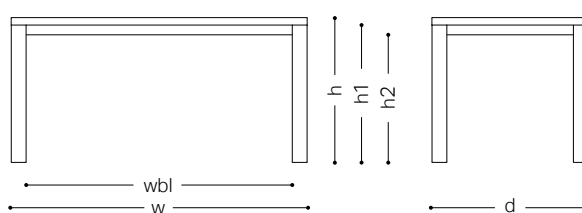

Size description for chairs

w width
d depth
h height
sh seat height
ah arm height
wt weight (kg)

Size description for tables

w width
d depth
h height
t thickness
h1 height from the floor to the bottom of the top board
h2 height from the floor to the cross pieces of the top board
wbl width between legs
dia diameter

Coat Stand Branch

[Image ⑥]

w: 440 d: 440 h: 1785